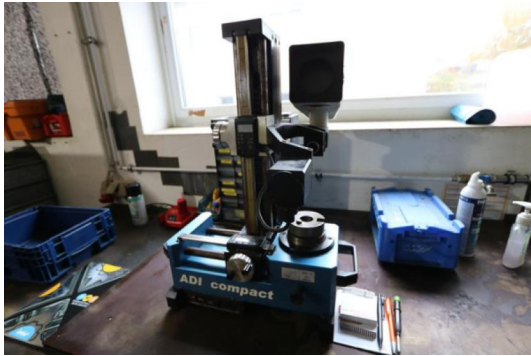

#1332

1 Digitales Werkzeugvoreinstellgerät

Remaining time Friday, February 14, 2025 at 12:12:00?PM

Shipping conditions free pick up
No shipping home
Will NOT ship internationally

Location Germany

1 Digitales Werkzeugvoreinstellgerät Fabr. ADI COMPACT, Modell ADI1