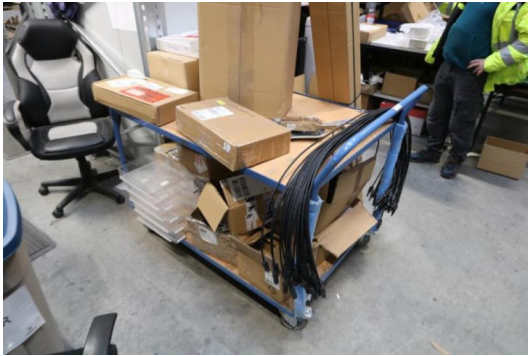

#1420

1 Etagenrollwagen, 2-etagig

Remaining time Friday, March 28, 2025 at 12:30:00?PM

Shipping conditions free pick up
No shipping home
Will NOT ship internationally

Location Germany

1 Etagenrollwagen, 2-etagig Fabr. Fetra